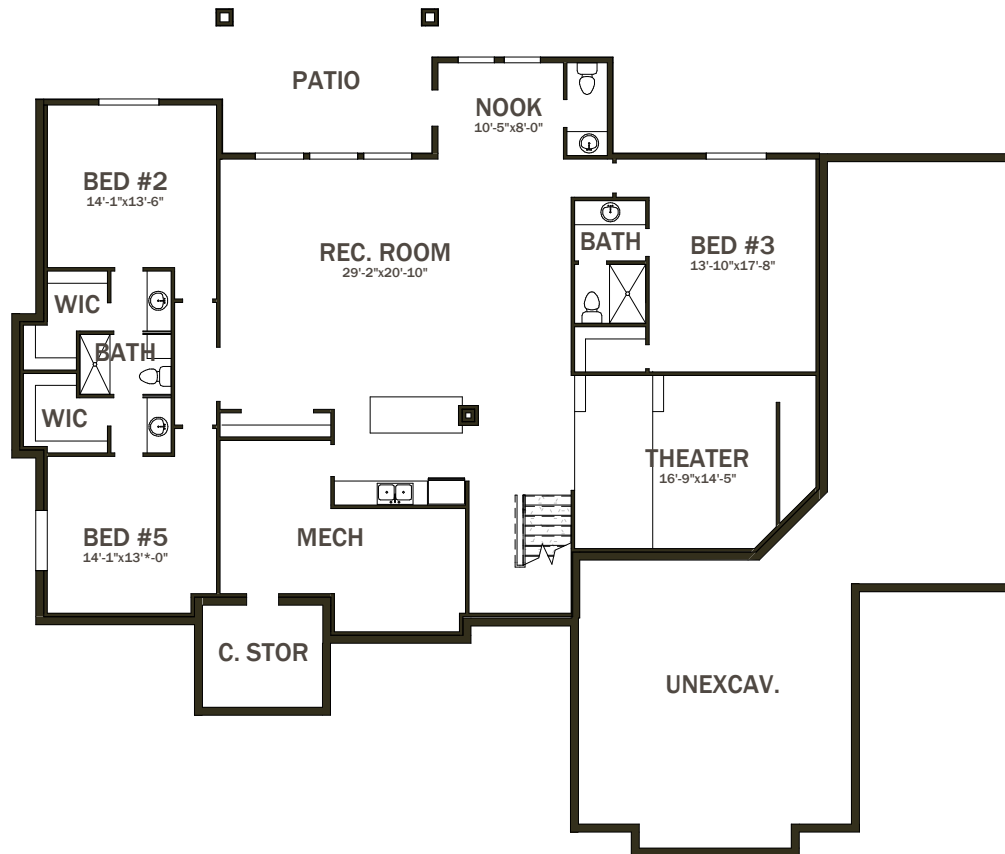

**MAIN FLOOR**

## BASEMENT

### FEATURES

BEDROOMS 5  
BATHROOMS 5  
GARAGE 3 CAR

WIDTH/DEPTH 83.5'/66.5'

MAIN	2650 SF
BASEMENT	2614 SF
COLD STORAGE	111 SF
GARAGE	1165 SF
<b>TOTAL</b>	<b>6541 SF</b>