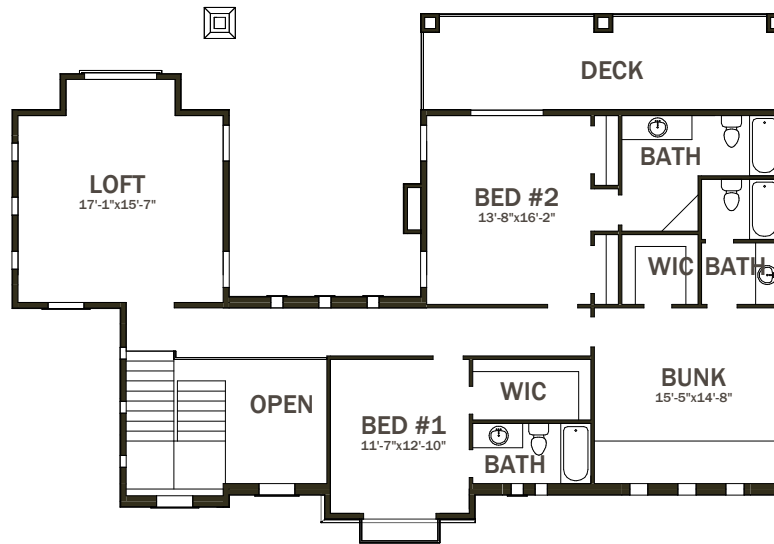

PALERMO

UPPER FLOOR

MAIN	2547 SF
UPPER	1516 SF
GARAGE	1084 SF
TOTAL SF	5147 SF

FEATURES	
BEDROOMS	5
BATHROOMS	5.5
GARAGE	3 CAR

WIDTH/DEPTH 99'/72'